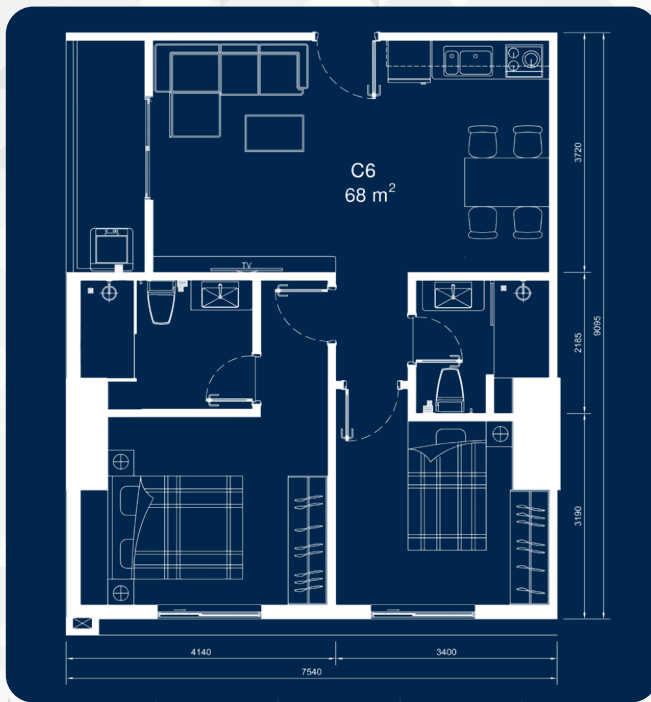

2-BEDROOMS C5

Unit Type C5
Floor 5-28
Net Area 57.40 m²
Gross Area 67.20 m²

ទំនាក់ទំនងលោកស្រី ជ័តីមាស

011 23 22 88
093 23 22 88

CROWN TOWERS

68.00m²
(79.60m²) METRE SQUARE

2-BEDROOMS C6

Unit Type C6
Floor 5-28
Net Area 68.00 m²
Gross Area 79.60 m²